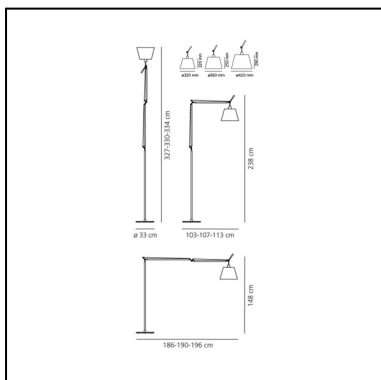

Tolomeo Floor Mega - Aluminium - OnOff - Body Lamp

Michele De Lucchi
Giancarlo Fassina

LUMINAIRE *

- Watt: **21W**
- Voltage: **220V-240V**
- Delivered lumen output: **2126lm**
- Efficiency: **87%**
- Efficacy: **101.25lm/W**
- CRI: **80**

In the Mega version, the traditional aluminum head has been replaced by a version with a balanced diffuser in three different sizes that casts a soft glow into its surroundings.

FEATURES

- Product Code: **0564010A**
- Colour: **Aluminium**
- Installation: **Floor**
- Material: **Silk satin fabric or parchment paper, aluminum, steel**
- Series: **Design Collection**
- design by: **Michele De Lucchi, Giancarlo Fassina**

DIMENSIONS

- Length: **1030 mm**
- Height: **1480 mm**
- Diameter: **320 mm**
- Base Diameter: **330 mm**
- Max Extension Height: **3270 mm**
- Max Extension Length: **1860 mm**
- Impact Resistance: **N/D**
- Glow Wire Test: **N/D°**